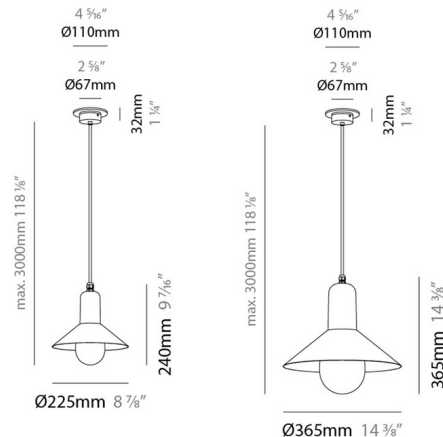

### Description

Tagomago is a series born from the idea of creating a speck of light, like a lighthouse that guides ships to a port. Its form turns into a solid lamp which illuminates spaces without taking the lead role, creating atmospheres that draw you in. Tagomago is available in suspension and surface wall mounting types, with a stamped steel shade that houses an opal glass ball. The fixture generates pleasant atmospheres which, combined with its color finish, makes it very adaptable to a variety of spaces.

### Specifications

COLOR . . . . . Opal  
 BODY FINISH . . . . . Anthracite Gray Lacquer / Gold  
 WATTAGE . . . . . 5W  
 DIMMER . . . . . Standard 120V  
 DIMENSIONS . . . . . 8.87"W x 9.43"H  
 BULB NOT INCLUDED . . . . . 1 x B10/Candelabra (E12)/5W/120V LED  
 COUNTRY OF ORIGIN . . . . . Spain

### Technical Information

PRODUCT DIMENSIONS . . . . . Maximum Overall Height: 118.125"

CLICK TO VIEW PRODUCT

Notes: