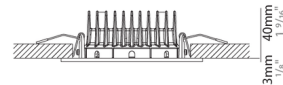

By ZANEEN design

Description

Manufactured in Spain, by Milan. A large ceiling fixture family available in various designs and application types such as Ceiling, Semi-Recessed and Track Head. The adjustable swivel head offers a spot like function to the series. Operated on a LED lamp type, and only 1 classic finish of white.

Shown in white

Ø120mm 4 3/4"

40mm 1 9/16"
3mm 1/8"

Specifications

COLOR	N/A
BODY FINISH	White
WATTAGE	10W
DIMMER	Low Voltage Electronic
DIMENSIONS	4.75"W x 1.56"H
INTEGRATED LED MODULE	1 x LED/10W/120V LED
COUNTRY OF ORIGIN	Spain