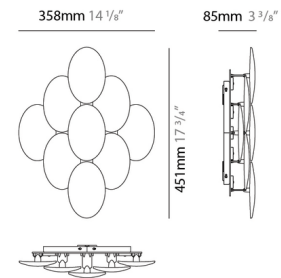

By ZANEEN design

Description

The Obolo Ceiling/Wall Light brings sculptural elegance and modern artistry together in a striking statement piece. Featuring a cluster of softly rounded glass forms, this fixture creates a sense of movement and balance. Its refined silhouette makes it ideal for dining rooms, entryways, or living spaces.

Shown in white

Specifications

COLOR	N/A
BODY FINISH	White
WATTAGE	32W
DIMMER	Low Voltage Electronic
DIMENSIONS	14.13"W x 17.75"H x 3.38"D
INTEGRATED LED MODULE	8 x LED/4W/120V LED
COUNTRY OF ORIGIN	Spain