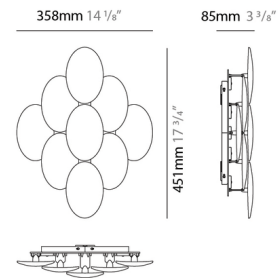

Technical Information

LAMP LIFE	50000 hours
COLOR RENDERING	.80 CRI
LAMP COLOR	.3000K

CLICK TO VIEW PRODUCT

Notes: