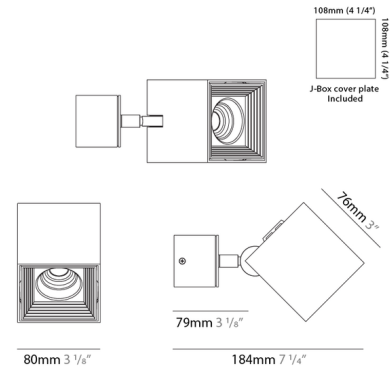

CLICK TO VIEW PRODUCT

Notes: