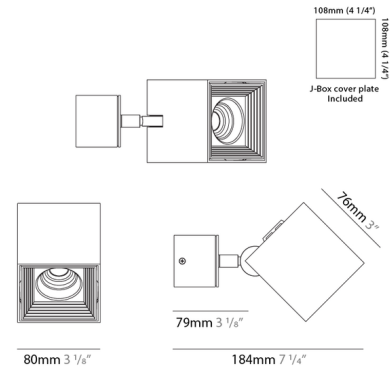

### Specifications

COLOR	N/A
BODY FINISH	Matte White
WATTAGE	9.3W
DIMMER	Low Voltage Electronic
DIMENSIONS	3.86"W x 3.86"H x 7.25"D
INTEGRATED LED MODULE	1 x LED/9.3W/120-277V LED
COUNTRY OF ORIGIN	Spain