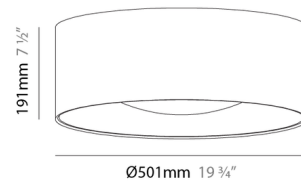

By ZANEEN design

Description

Lid family is a collection of height-adjustable suspension and surface ceiling lights. The range is outstanding for its voluptuousness and the play of textures as light comes into contact with its different materials creating a delicately refined visual effect. Its Kalmar shade, in combination with the reflecting golden lacquer steel interior and the glass shade diffuser at its center completes its identity.

Shown in white

Specifications

COLOR	N/A
BODY FINISH	White
WATTAGE	17W
DIMMER	Standard 120V
DIMENSIONS	19.75"W x 7.5"H
BULB NOT INCLUDED	1 x A19/Medium (E26)/17W/120V LED
COUNTRY OF ORIGIN	Spain

CLICK TO VIEW PRODUCT