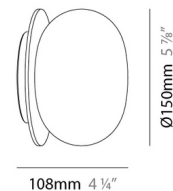

Shown in ash wood / opal

Specifications

COLOR	Opal
BODY FINISH	Ash Wood
WATTAGE	4.8W
DIMMER	Standard 120V
DIMENSIONS	5.87"W x 4.25"H
BULB NOT INCLUDED	1 x JCD/G9/4.8W/120V LED
COUNTRY OF ORIGIN	Spain

CLICK TO VIEW PRODUCT