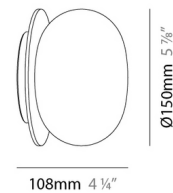

Shown in ash wood / opal

Specifications

COLOR	Opal
BODY FINISH	Ash Wood
WATTAGE	4.8W
DIMMER	Standard 120V
DIMENSIONS	5.87"W x 4.25"H
BULB NOT INCLUDED	1 x JCD/G9/4.8W/120V LED
COUNTRY OF ORIGIN	Spain

CLICK TO VIEW PRODUCT