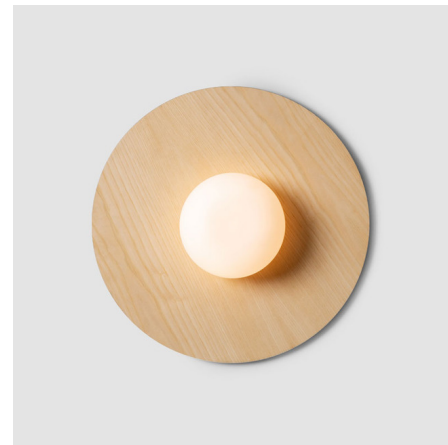

## Knock Wall / Ceiling Light

By ZANEEN design

### Description

Knock is a lighting series that emerges from the idea of illuminating various spaces with the same collection. Knock allows you to create dynamism in a space in a simple and coherent way. The light emitted from the blown glass globe is warm and friendly. Knock is easy to install, with a spring system in the base to facilitate quick assembly.

Shown in ash wood / opal

### Specifications

COLOR	Opal
BODY FINISH	Ash Wood
WATTAGE	4.8W
DIMMER	Standard 120V
DIMENSIONS	15.75"W x 4.25"H
BULB NOT INCLUDED	1 x JCD/G9/4.8W/120V LED
COUNTRY OF ORIGIN	Spain

CLICK TO VIEW PRODUCT

Notes: