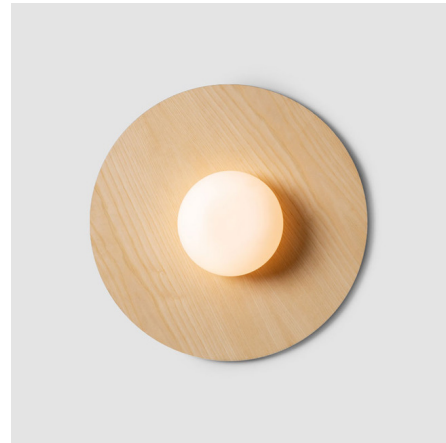

Lightology

lightology.com
866-954-4489
05-22-26

Project: _____

Company: _____

Location: _____ Fixture Type: _____

SPEC #: **ZAN1488175**

Approved On: _____ Approved By: _____

Knock Wall / Ceiling Light

By ZANEEN design

Description

Knock is a lighting series that emerges from the idea of illuminating various spaces with the same collection. Knock allows you to create dynamism in a space in a simple and coherent way. The light emitted from the blown glass globe is warm and friendly. Knock is easy to install, with a spring system in the base to facilitate quick assembly.

Shown in ash wood / opal

Specifications

COLOR	Opal
BODY FINISH	Ash Wood
WATTAGE	4.8W
DIMMER	Standard 120V
DIMENSIONS	15.75"W x 4.25"H
BULB NOT INCLUDED	1 x JCD/G9/4.8W/120V LED
COUNTRY OF ORIGIN	Spain

CLICK TO VIEW PRODUCT