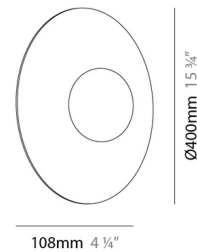

Shown in ash wood / opal

Specifications

COLOR	Opal
BODY FINISH	Ash Wood
WATTAGE	4.8W
DIMMER	Standard 120V
DIMENSIONS	15.75"W x 4.25"H
BULB NOT INCLUDED	1 x JCD/G9/4.8W/120V LED
COUNTRY OF ORIGIN	Spain

CLICK TO VIEW PRODUCT