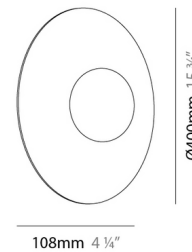

### Specifications

COLOR	Opal
BODY FINISH	Ash Wood
WATTAGE	4.8W
DIMMER	Standard 120V
DIMENSIONS	15.75"W x 4.25"H
BULB NOT INCLUDED	1 x JCD/G9/4.8W/120V LED
COUNTRY OF ORIGIN	Spain

CLICK TO VIEW PRODUCT

Notes: