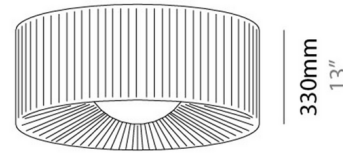

By ZANEEN design

Description

Lap is a collection of suspension and surface ceiling lights that incorporate overlapping ribbons that encircle the globe of light and embracing it. The texture generated by the intersections of each of the interspersed veins of fabric generates as subtle play of transparency and light. The manual wrapping and the blown glass elements endow it with character and humanity. Magnets in the structure make it easy to remove and fit the shade in both mounting applications.

Shown in matte white / ecru

Ø600mm 23 5/8"

Ø800mm 31 1/2"

Specifications

COLOR Ecru
BODY FINISH Matte White
WATTAGE 12W
DIMMER Standard 120V
DIMENSIONS 23.62"W x 8.93"H
INTEGRATED LED MODULE 1 x A19/Medium (E26)/12W/120V LED
COUNTRY OF ORIGIN Spain