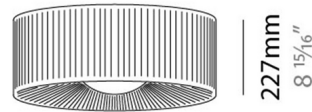

By ZANEEN design

Description

Lap is a collection of suspension and surface ceiling lights that incorporate overlapping ribbons that encircle the globe of light and embracing it. The texture generated by the intersections of each of the interspersed veins of fabric generates as subtle play of transparency and light. The manual wrapping and the blown glass elements endow it with character and humanity. Magnets in the structure make it easy to remove and fit the shade in both mounting applications.

Shown in matte white / ecru

Ø600mm 23 5/8"

Ø800mm 31 1/2"

Specifications

COLOR Ecru
BODY FINISH Matte White
WATTAGE 12W
DIMMER Standard 120V
DIMENSIONS 23.62"W x 8.93"H
INTEGRATED LED MODULE 1 x A19/Medium (E26)/12W/120V LED
COUNTRY OF ORIGIN Spain