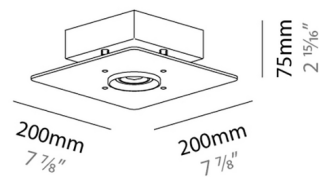

By ZANEEN design

Description

Equal is a series of ash wood ceiling lights available in different sizing options and points of light, providing you with the flexibility to combine them with each other or different sizes to cover various spaces in the same room or establishment. Their geometric shape makes them easily adaptable, and the equidistant position of the light points in combination with the ash wood evokes calm and serenity in its surroundings.

Shown in ash wood / opal

Specifications

COLOR	Opal
BODY FINISH	Ash Wood
WATTAGE	8W
DIMMER	Standard 120V
DIMENSIONS	7.87"W x 2.93"H
BULB NOT INCLUDED	1 x MR16/GU10/8W/120V LED
COUNTRY OF ORIGIN	Spain

CLICK TO VIEW PRODUCT