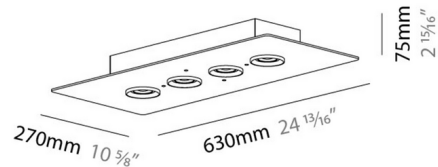

Description

Equal is a series of ash wood ceiling lights available in different sizing options and points of light, providing you with the flexibility to combine them with each other or different sizes to cover various spaces in the same room or establishment. Their geometric shape makes them easily adaptable, and the equidistant position of the light points in combination with the ash wood evokes calm and serenity in its surroundings.

Shown in ash wood

Specifications

COLOR	N/A
BODY FINISH	Ash Wood
WATTAGE	16W
DIMMER	Standard 120V
DIMENSIONS	15.62"W x 2.93"H
BULB NOT INCLUDED	2 x MR16/GU10/8W/120V LED
COUNTRY OF ORIGIN	Spain

CLICK TO VIEW PRODUCT