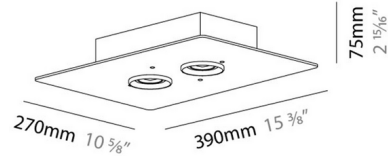

Description

Equal is a series of ash wood ceiling lights available in different sizing options and points of light, providing you with the flexibility to combine them with each other or different sizes to cover various spaces in the same room or establishment. Their geometric shape makes them easily adaptable, and the equidistant position of the light points in combination with the ash wood evokes calm and serenity in its surroundings.

Shown in ash wood

Specifications

COLOR	N/A
BODY FINISH	Ash Wood
WATTAGE	16W
DIMMER	Standard 120V
DIMENSIONS	15.62"W x 2.93"H
BULB NOT INCLUDED	2 x MR16/GU10/8W/120V LED
COUNTRY OF ORIGIN	Spain

CLICK TO VIEW PRODUCT