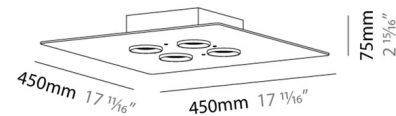

By ZANEEN design

Description

Equal is a series of ash wood ceiling lights available in different sizing options and points of light, providing you with the flexibility to combine them with each other or different sizes to cover various spaces in the same room or establishment. Their geometric shape makes them easily adaptable, and the equidistant position of the light points in combination with the ash wood evokes calm and serenity in its surroundings.

Shown in ash wood / opal

Specifications

COLOR	Opal
BODY FINISH	Ash Wood
WATTAGE	32W
DIMMER	Standard 120V
DIMENSIONS	17.68"W x 2.93"H
BULB NOT INCLUDED	4 x MR16/GU10/8W/120V LED
COUNTRY OF ORIGIN	Spain

CLICK TO VIEW PRODUCT