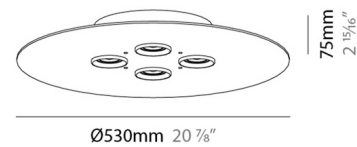

By ZANEEN design

Description

Equal is a series of ash wood ceiling lights available in different sizing options and points of light, providing you with the flexibility to combine them with each other or different sizes to cover various spaces in the same room or establishment. Their geometric shape makes them easily adaptable, and the equidistant position of the light points in combination with the ash wood evokes calm and serenity in its surroundings.

Shown in ash wood / opal

Specifications

COLOR	Opal
BODY FINISH	Ash Wood
WATTAGE	32W
DIMMER	Standard 120V
DIMENSIONS	20.87"W x 2.93"H
BULB NOT INCLUDED	4 x MR16/GU10/8W/120V LED
COUNTRY OF ORIGIN	Spain

CLICK TO VIEW PRODUCT