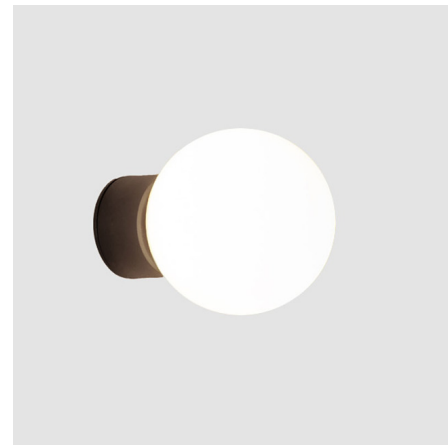

## Symphony Wall Light

By ZANEEN design

### Description

Symphony is a collection of suspension and surface lighting solutions that can transport you into a recital with its diffusion of light, now also available as a modular system for added flexibility. The glass lampshade features a magnetization system that creates a magnetic field, allowing the sphere to rotate around the ball joint on the axis. A very flexible and functional luminaire, Symphony allows you to rotate the shade to direct the light as necessary to either dilute it or envelop the atmosphere. The minimalistic and unique design of this collection gives it great mobility, easily adapting to the needs of a space at any given moment and therefore creating a connection between the light and the user. Note: Junction box cover plate included

Shown in anthracite gray / opal

### Specifications

COLOR	Opal
BODY FINISH	Anthracite Gray
WATTAGE	4.8W
DIMMER	Standard 120V
DIMENSIONS	3.56"W x 3.56"H x 4.93"D
BULB NOT INCLUDED	1 x T4/G9/4.8W/120V LED
COUNTRY OF ORIGIN	Spain

CLICK TO VIEW PRODUCT