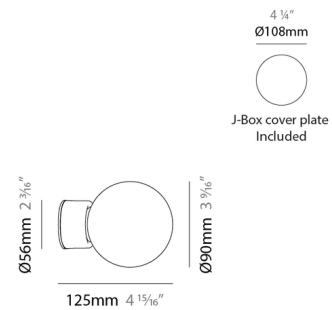

### Specifications

COLOR	Opal
BODY FINISH	Anthracite Gray
WATTAGE	4.8W
DIMMER	Standard 120V
DIMENSIONS	3.56"W x 3.56"H x 4.93"D
BULB NOT INCLUDED	1 x T4/G9/4.8W/120V LED
COUNTRY OF ORIGIN	Spain

CLICK TO VIEW PRODUCT