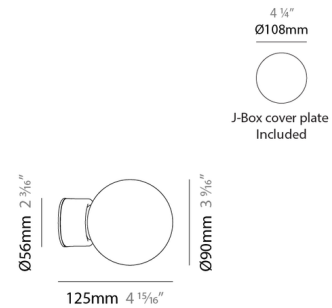

Shown in anthracite gray / opal

Specifications

| | |
|-------------------|--------------------------|
| COLOR | Opal |
| BODY FINISH | Anthracite Gray |
| WATTAGE | 4.8W |
| DIMMER | Standard 120V |
| DIMENSIONS | 3.56"W x 3.56"H x 4.93"D |
| BULB NOT INCLUDED | 1 x T4/G9/4.8W/120V LED |
| COUNTRY OF ORIGIN | Spain |