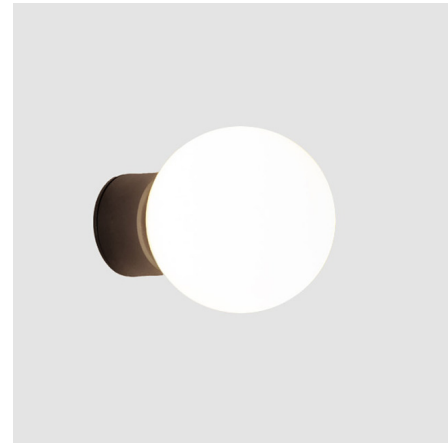

Lightology

lightology.com
866-954-4489
07-06-26

Project: _____

Company: _____

Location: _____ Fixture Type: _____

SPEC #: **ZAN1488183**

Approved On: _____ Approved By: _____

Symphony Wall Light

By ZANEEN design

Description

Symphony is a collection of suspension and surface lighting solutions that can transport you into a recital with its diffusion of light, now also available as a modular system for added flexibility. The glass lampshade features a magnetization system that creates a magnetic field, allowing the sphere to rotate around the ball joint on the axis. A very flexible and functional luminaire, Symphony allows you to rotate the shade to direct the light as necessary to either dilute it or envelop the atmosphere. The minimalistic and unique design of this collection gives it great mobility, easily adapting to the needs of a space at any given moment and therefore creating a connection between the light and the user. Note: Junction box cover plate included

Shown in anthracite gray / opal

Specifications

| | |
|-------------------|--------------------------|
| COLOR | Opal |
| BODY FINISH | Anthracite Gray |
| WATTAGE | 4.8W |
| DIMMER | Standard 120V |
| DIMENSIONS | 3.56"W x 3.56"H x 4.93"D |
| BULB NOT INCLUDED | 1 x T4/G9/4.8W/120V LED |
| COUNTRY OF ORIGIN | Spain |