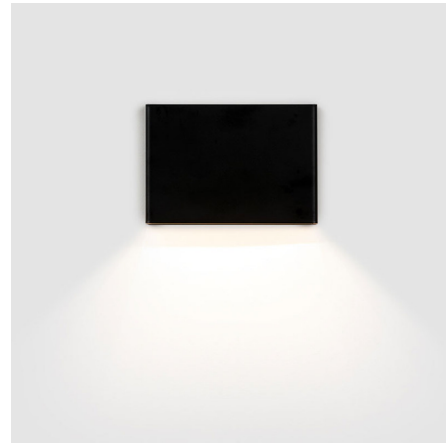

## O-Tel Wall Light

By ZANEEN design

### Description

O-Tel delivers simplicity and elegance through its minimal expression and purity of shapes. This surface wall fixture provides indirect lighting by projecting an evocative halo onto the wall's surface. It features a die-cast aluminum base. O-Tel also has the ability to add a steel plate that can be lasered with signage. This customizable feature is ideal for a variety of applications, including hotel room identification for hospitality settings. Note: Includes cover plate for U.S. junction box

Shown in matte black