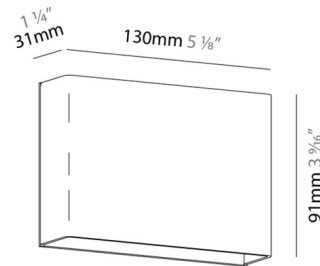

### Description

O-Tel delivers simplicity and elegance through its minimal expression and purity of shapes. This surface wall fixture provides indirect lighting by projecting an evocative halo onto the wall's surface. It features a die-cast aluminum base. O-Tel also has the ability to add a steel plate that can be lasered with signage. This customizable feature is ideal for a variety of applications, including hotel room identification for hospitality settings. Note: Includes cover plate for U.S. junction box

### Specifications

COLOR	N/A
BODY FINISH	Matte Black
WATTAGE	4.7W
DIMMER	Standard 120V
DIMENSIONS	5.13"W x 3.56"H x 1.25"D
BULB NOT INCLUDED	1 x JCD/G9/4.7W/120V LED
COUNTRY OF ORIGIN	Spain

CLICK TO VIEW PRODUCT