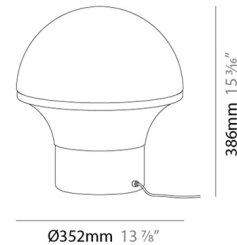

Description

Geyser is an irregular round fixture with an omnidirectional light distribution. Its shape is inspired by nature's mysterious yet beautiful volcanos, transporting us directly into the natural world. Its selection of light intensities are regulated using a touch system that is integrated in the lacquered steel base, while the opal satin glass illuminates to exude warmth within the space. 5-step touch dimming

Shown in matte black / satin opal

Specifications

COLOR	Satin Opal
BODY FINISH	Matte Black
WATTAGE	9W
DIMMER	Included
DIMENSIONS	9.19"W x 9.94"H
BULB NOT INCLUDED	1 x A19/Medium (E26)/9W/120V LED
COUNTRY OF ORIGIN	Spain