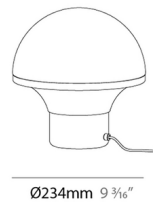

Description

Geyser is an irregular round fixture with an omnidirectional light distribution. Its shape is inspired by nature's mysterious yet beautiful volcanos, transporting us directly into the natural world. Its selection of light intensities are regulated using a touch system that is integrated in the lacquered steel base, while the opal satin glass illuminates to exude warmth within the space. 5-step touch dimming

Shown in matte black / satin opal

Specifications

COLOR	Satin Opal
BODY FINISH	Matte Black
WATTAGE	9W
DIMMER	Included
DIMENSIONS	9.19"W x 9.94"H
BULB NOT INCLUDED	1 x A19/Medium (E26)/9W/120V LED
COUNTRY OF ORIGIN	Spain