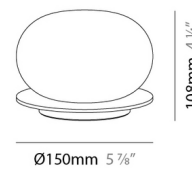

### Specifications

COLOR	Opal
BODY FINISH	Ash Wood
WATTAGE	4.8W
DIMMER	N/A
DIMENSIONS	5.88"W x 4.25"H
BULB NOT INCLUDED	1 x JCD/G9/4.8W/120V LED
COUNTRY OF ORIGIN	Spain

CLICK TO VIEW PRODUCT

Notes: