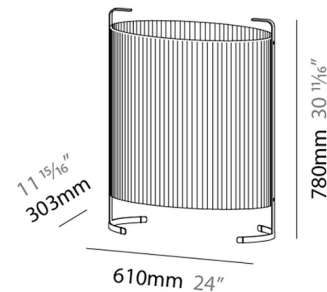

Shown in matte black / satin opal

Specifications

COLOR	Satin Opal
BODY FINISH	Matte Black
WATTAGE	12W
DIMMER	N/A
DIMENSIONS	24"W x 30.69"H
BULB NOT INCLUDED	1 x A19/Medium (E26)/12W/120V LED
COUNTRY OF ORIGIN	Spain