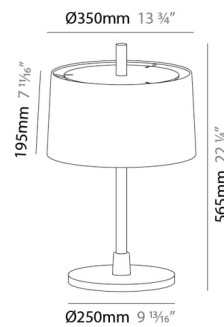

### Specifications

COLOR . . . . . Linen  
BODY FINISH . . . . . Oak Wood  
WATTAGE . . . . . 24W  
DIMMER . . . . . Standard 120V  
DIMENSIONS . . . . . 13.75"W x 22.25"H  
BULB NOT INCLUDED . . . . . 2 x A19/Medium (E26)/12W/120V LED  
COUNTRY OF ORIGIN . . . . . Spain