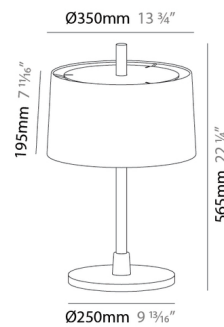

Shown in oak wood / linen

Specifications

COLOR	Linon
BODY FINISH	Oak Wood
WATTAGE	24W
DIMMER	Standard 120V
DIMENSIONS	13.75"W x 22.25"H
BULB NOT INCLUDED	2 x A19/Medium (E26)/12W/120V LED
COUNTRY OF ORIGIN	Spain