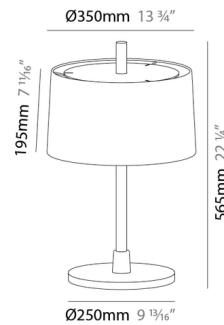

Shown in oak wood / linen

Specifications

COLOR	Linon
BODY FINISH	Oak Wood
WATTAGE	24W
DIMMER	Standard 120V
DIMENSIONS	13.75"W x 22.25"H
BULB NOT INCLUDED	2 x A19/Medium (E26)/12W/120V LED
COUNTRY OF ORIGIN	Spain