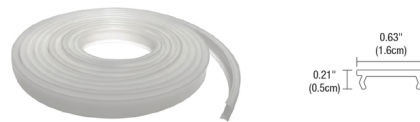

### Description

The TruLine .5A DIY Flexible Silicone Lens is designed for seamless runs between 8-40 feet.

Shown in white

### Specifications

COLOR	N/A
BODY FINISH	White
WATTAGE	N/A
DIMMER	N/A
DIMENSIONS	96\"L x 0.63\"W x 0.21\"H
BULB	N/A

CLICK TO VIEW PRODUCT

Notes: