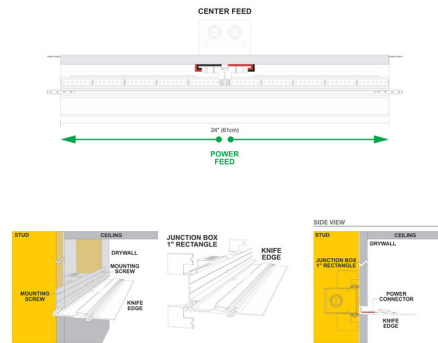

lightology.com
866-954-4489
05-25-26

Project: _____
Company: _____
Location: _____ Fixture Type: _____
SPEC #: **EDG1488311**
Approved On: _____ Approved By: _____

Knife Edge DIY Wall Power Feed Trucolor RGBTW

By PureEdge Lighting

Description

Knife Edge DIY Wall Installation Power Feed may be mounted to end or center of run. Includes two power feed connectors. Available Options: TC5W5: TruColor RGBTW 5 watts RGB & 5 watts Tunable White TC5W7: TruColor RGBTW 5 watts RGB & 7 watts Tunable White

Specifications

COLOR	N/A
BODY FINISH	N/A
WATTAGE	5W
DIMMER	N/A
DIMENSIONS	24"L x 4.5"W
BULB	N/A

CLICK TO VIEW PRODUCT

Notes: