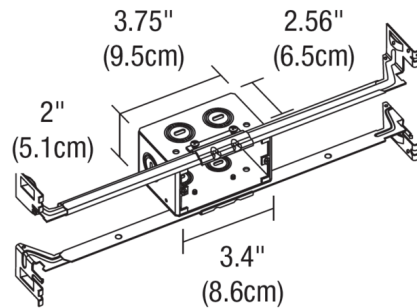

By PureEdge Lighting

Description

Knife Edge Ceiling Junction Box for wall installation. One junction box is included with Knife Edge Ceiling. Order additional Knife Edge Junction Box separately to rough-in electrical wiring before drywall installation. Note: Quick shipment available.

Shown in galvanized

Specifications

COLOR	N/A
BODY FINISH	Galvanized
WATTAGE	N/A
DIMMER	N/A
DIMENSIONS	3.75"W x 2"H x 2.56"D
BULB	N/A

CLICK TO VIEW PRODUCT

Notes: