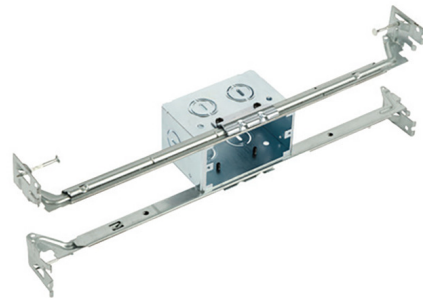

Lightology

lightology.com
866-954-4489
05-16-26

Project: _____

Company: _____

Location: _____ Fixture Type: _____

SPEC #: **EDG1488321**

Approved On: _____ Approved By: _____

Knife Edge Ceiling Junction Box For Wall Installation

By PureEdge Lighting

Description

Knife Edge Ceiling Junction Box for wall installation. One junction box is included with Knife Edge Ceiling. Order additional Knife Edge Junction Box separately to rough-in electrical wiring before drywall installation. Note: Quick shipment available.

Shown in galvanized

Specifications

COLOR	N/A
BODY FINISH	Galvanized
WATTAGE	N/A
DIMMER	N/A
DIMENSIONS	3.75"W x 2"H x 2.56"D
BULB	N/A

CLICK TO VIEW PRODUCT

Notes: