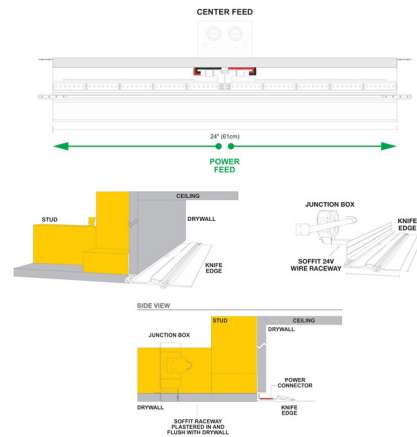

Lightology

lightology.com
866-954-4489
05-24-26

Project: _____
Company: _____
Location: _____ Fixture Type: _____
SPEC #: **EDG1488324**
Approved On: _____ Approved By: _____

Knife Edge DIY Soffit Power Feed Trucolor RGBTW By PureEdge Lighting

Description

The Knife Edge Ceiling Soffit Installation Power Feed may be mounted to end or center of run. Includes two power feed connectors. Available Options: TC5W5: TruColor RGBTW 5 watts RGB & 5 watts Tunable White TC5W7: TruColor RGBTW 5 watts RGB & 7 watts Tunable White

Specifications

COLOR	N/A
BODY FINISH	N/A
WATTAGE	5W
DIMMER	N/A
DIMENSIONS	24"L x 4.5"W
BULB	N/A

CLICK TO VIEW PRODUCT

Notes: