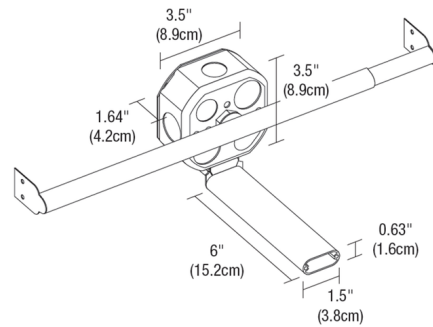

### Description

Knife Edge Ceiling Junction Box for Soffit installation. One Junction Box is included with Knife Edge Ceiling. Order additional Knife Edge Ceiling Junction Box separately to rough-in electrical wiring before drywall installation. Note: Quick shipment available.

### Specifications

COLOR	N/A
BODY FINISH	Galvanized
WATTAGE	N/A
DIMMER	N/A
DIMENSIONS	3.5"W x 3.5"H x 1.64"D
BULB	N/A

Notes:

Shown in galvanized

CLICK TO VIEW PRODUCT