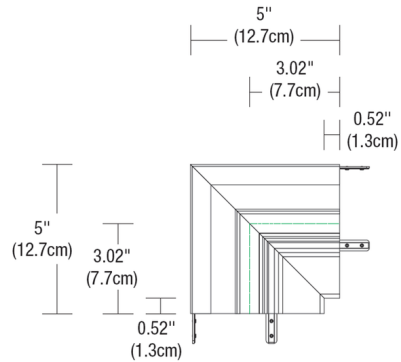

### Description

Inside Corner for 90 degree room wrapping. LED Strip (not included). Includes lens and channel joiners

Shown in white

### Specifications

COLOR	N/A
BODY FINISH	White
WATTAGE	N/A
DIMMER	N/A
DIMENSIONS	5"W x 5"H
BULB	N/A

CLICK TO VIEW PRODUCT

Notes: