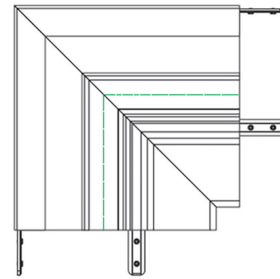

### Description

Inside Corner for 90 degree room wrapping. LED Strip (not included). Includes lens and channel joiners

Shown in white

### Specifications

COLOR	N/A
BODY FINISH	White
WATTAGE	N/A
DIMMER	N/A
DIMENSIONS	5"W x 5"H
BULB	N/A

CLICK TO VIEW PRODUCT

Notes: