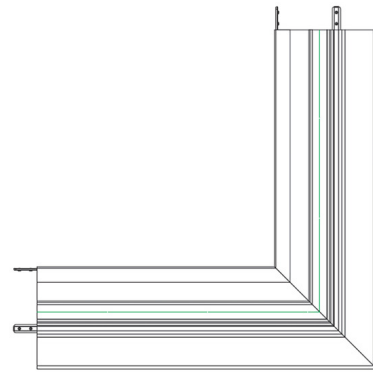

Lightology

lightology.com
866-954-4489
05-24-26

Project: _____

Company: _____

Location: _____ Fixture Type: _____

SPEC #: **EDG1488336**

Approved On: _____ Approved By: _____

Knife Edge Ceiling DIY Outside Corner By PureEdge Lighting

Description

Outside Corner for 90 degree room wrapping.
LED Strip (not included). For outside corner use
from wall to an adjacent wall. Includes lens and
channel joiners.

Shown in white

Specifications

COLOR	N/A
BODY FINISH	White
WATTAGE	N/A
DIMMER	N/A
DIMENSIONS	15"W x 15"H
BULB	N/A