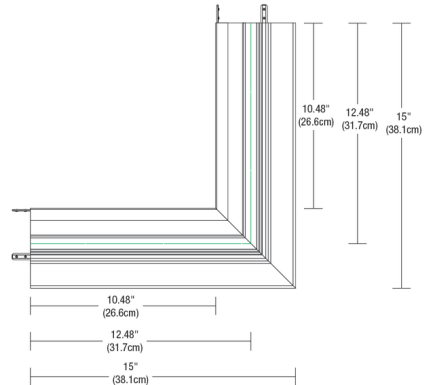

Lightology

lightology.com
866-954-4489
05-24-26

Project: _____

Company: _____

Location: _____ Fixture Type: _____

SPEC #: **EDG1488336**

Approved On: _____ Approved By: _____

Knife Edge Ceiling DIY Outside Corner By PureEdge Lighting

Description

Outside Corner for 90 degree room wrapping.
LED Strip (not included). For outside corner use
from wall to an adjacent wall. Includes lens and
channel joiners.

Shown in white

Specifications

COLOR	N/A
BODY FINISH	White
WATTAGE	N/A
DIMMER	N/A
DIMENSIONS	15"W x 15"H
BULB	N/A