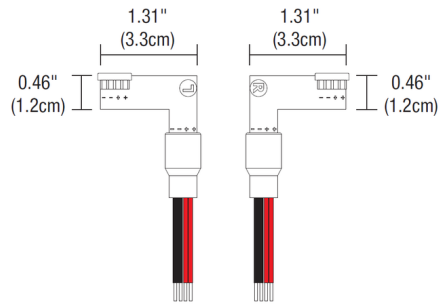

### Description

The Stomp Strip / Soft Strip L Connectors designed for use with RGBTW, Red, Blue, Green + Tunable 1500K-6500K strip. Each connector is 6 inch in length.

### Specifications

COLOR	Black
BODY FINISH	N/A
WATTAGE	N/A
DIMMER	N/A
DIMENSIONS	1.31"W x 0.46"H
BULB	N/A

Notes:

Shown in black

CLICK TO VIEW PRODUCT