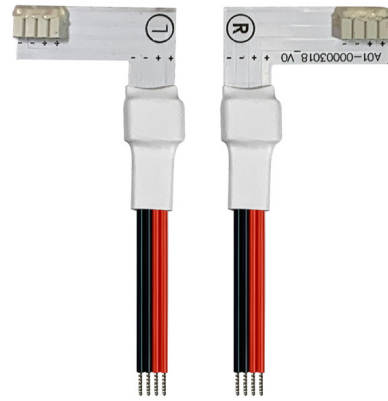

## Stomp Strip / Soft Strip Trucolor RGBTW L-Connectors

By PureEdge Lighting

### Description

The Stomp Strip / Soft Strip L Connectors designed for use with RGBTW, Red, Blue, Green + Tunable 1500K-6500K strip. Each connector is 6 inch in length.

### Specifications

COLOR	Black
BODY FINISH	N/A
WATTAGE	N/A
DIMMER	N/A
DIMENSIONS	1.31"W x 0.46"H
BULB	N/A

Notes:

Shown in black

CLICK TO VIEW PRODUCT