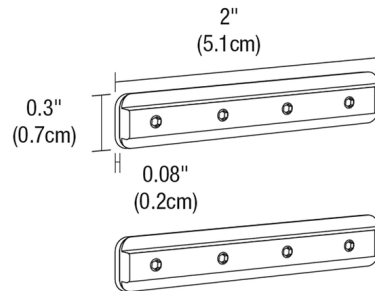

Description

The TruLine Trim 1.6A Channel Joiner (included with Straight Channel, Channel Connectors, Power Feeds and Take-Up Boxes) ships as a pair to connect two channels together. Additional channel joiners may be necessary based on lighting design.

Specifications

COLOR	N/A
BODY FINISH	White
WATTAGE	N/A
DIMMER	N/A
DIMENSIONS	2"L x 0.36"W x 0.8"H
BULB	N/A

Shown in white

CLICK TO VIEW PRODUCT

Notes: