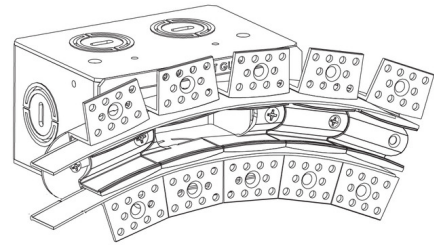

Lightology

lightology.com
866-954-4489
05-24-26

Project: _____
 Company: _____
 Location: _____ Fixture Type: _____
 SPEC #: **EDG1491168**
 Approved On: _____ Approved By: _____

DIY TruCurve 1 Flexible Center Feed Power Connector

By PureEdge Lighting

Description

The DIY (Do-It-Yourself) TruCurve 1 Center Feed Power Connector allows 24VDC power to be fed from the center of the channel in one or both directions on a flexible run. LED Strip installed on the side of the channel. Can be wired as a dual feed or single feed. Note: Both LED strip and lens are sold separately. Includes Channel Joiners, Junction Box, Adjustable Mounting Bars, and Pinned Power Connector(s).

Shown in white

Specifications

COLOR	N/A
BODY FINISH	White
WATTAGE	N/A
DIMMER	N/A
DIMENSIONS	3.75" L x 2" W x 2.62" H
BULB	N/A

CLICK TO VIEW PRODUCT

Notes: