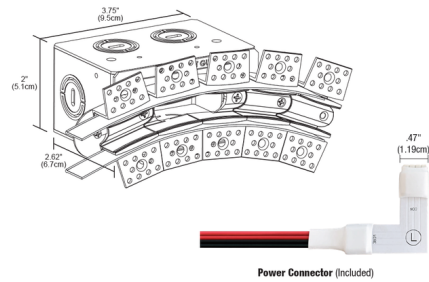

## DIY TruCurve 1 Flexible Center Feed Power Connector By PureEdge Lighting

### Description

The DIY (Do-It-Yourself) TruCurve 1 Center Feed Power Connector allows 24VDC power to be fed from the center of the channel in one or both directions on a flexible run. LED Strip installed on the side of the channel. Can be wired as a dual feed or single feed. Note: Both LED strip and lens are sold separately. Includes Channel Joiners, Junction Box, Adjustable Mounting Bars, and Pinned Power Connector(s).

### Specifications

COLOR	N/A
BODY FINISH	White
WATTAGE	N/A
DIMMER	N/A
DIMENSIONS	3.75" L x 2" W x 2.62" H
BULB	N/A

CLICK TO VIEW PRODUCT

Notes: