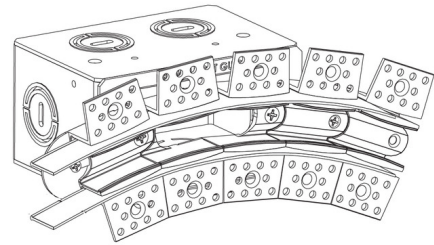

## DIY TruCurve 1 Flexible Center Feed Power Connector By PureEdge Lighting

### Description

The DIY (Do-It-Yourself) TruCurve 1 Center Feed Power Connector allows 24VDC power to be fed from the center of the channel in one or both directions on a flexible run. LED Strip installed on the side of the channel. Can be wired as a dual feed or single feed. Note: Both LED strip and lens are sold separately. Includes Channel Joiners, Junction Box, Adjustable Mounting Bars, and Pinned Power Connector(s).

### Specifications

COLOR	N/A
BODY FINISH	White
WATTAGE	N/A
DIMMER	N/A
DIMENSIONS	3.75" L x 2" W x 2.62" H
BULB	N/A

CLICK TO VIEW PRODUCT

Notes: