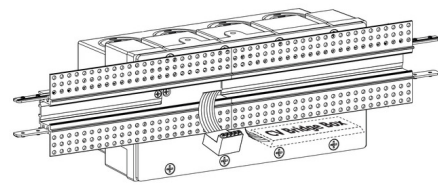

Lightology

lightology.com
866-954-4489
04-27-26

Project: _____
Company: _____
Location: _____ Fixture Type: _____
SPEC #: **EDG1491180**
Approved On: _____ Approved By: _____

DIY TruCurve 1 CFP2 Straight Center Feed w/WiZPro Bridgebox By PureEdge Lighting

Description

The DIY (Do-It Yourself) Pure Smart TruCurve 1 Straight Channel Center Feed Power Connector with WiZ Pro CV Bridgebox and Junction Box includes two Pure Smart/WiZ Pro CV Bridgeboxes in a 4 gang Junction Box with adjustable bar hangers, Pinned Power Connector(s) for LED strip, and Channel Joiners. LED Soft Strip installed on the side of the channel. Note Requires two Class 2, 14 AWG stranded conductors per CV Bridgebox/Remote Power Supply. Both LED Strip and Lens are sold separately. Center Feed Options: CFP: Includes one Center Feed Power Connector and CV Bridgebox. CFP2: Includes two Center Feed Power Connectors and Bridgeboxes

Shown in white