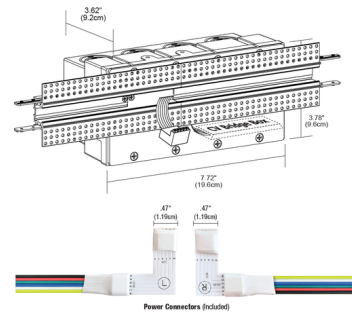

Lightology

lightology.com
866-954-4489
04-27-26

Project: _____
Company: _____
Location: _____ Fixture Type: _____
SPEC #: **EDG1491180**
Approved On: _____ Approved By: _____

DIY TruCurve 1 CFP2 Straight Center Feed w/WiZPro Bridgebox By PureEdge Lighting

Description

The DIY (Do-It Yourself) Pure Smart TruCurve 1 Straight Channel Center Feed Power Connector with WiZ Pro CV Bridgebox and Junction Box includes two Pure Smart/WiZ Pro CV Bridgeboxes in a 4 gang Junction Box with adjustable bar hangers, Pinned Power Connector(s) for LED strip, and Channel Joiners. LED Soft Strip installed on the side of the channel. Note Requires two Class 2, 14 AWG stranded conductors per CV Bridgebox/Remote Power Supply. Both LED Strip and Lens are sold separately. Center Feed Options: CFP: Includes one Center Feed Power Connector and CV Bridgebox. CFP2: Includes two Center Feed Power Connectors and Bridgeboxes

Shown in white

Specifications

COLOR	N/A
BODY FINISH	White
WATTAGE	N/A
DIMMER	N/A
DIMENSIONS	7.72"L x 3.78"W x 3.62"H
BULB	N/A

CLICK TO VIEW PRODUCT

Notes: