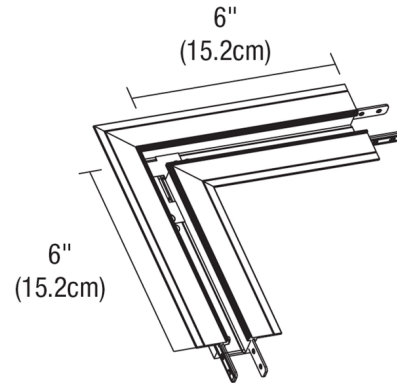

## DIY TruCurve 1 L Picture Frame Channel Connector

By PureEdge Lighting

### Description

The DIY TruCurve 1 L Channel for connecting to TruCurve or TruArch flex channels. Allows picture frame installation for 90 degree turns. LED Strip installs on the side of the channel to create continuous illumination on a wall or ceiling. Includes channel joiners. Note: Both LED strip and lens are sold separately.

### Specifications

COLOR	N/A
BODY FINISH	White
WATTAGE	N/A
DIMMER	N/A
DIMENSIONS	6"W x 6"H
BULB	N/A

CLICK TO VIEW PRODUCT

Notes: