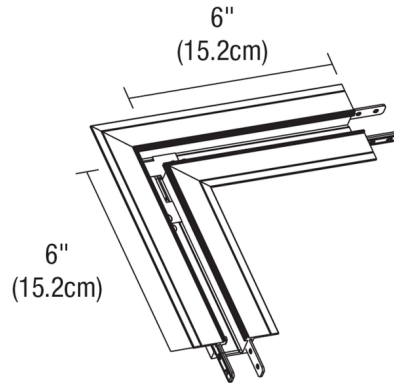

## DIY TruCurve 1 L Picture Frame Channel Connector

By PureEdge Lighting

### Description

The DIY TruCurve 1 L Channel for connecting to TruCurve or TruArch flex channels. Allows picture frame installation for 90 degree turns. LED Strip installs on the side of the channel to create continuous illumination on a wall or ceiling. Includes channel joiners. Note: Both LED strip and lens are sold separately.

### Specifications

COLOR	N/A
BODY FINISH	White
WATTAGE	N/A
DIMMER	N/A
DIMENSIONS	6"W x 6"H
BULB	N/A

CLICK TO VIEW PRODUCT

Notes: