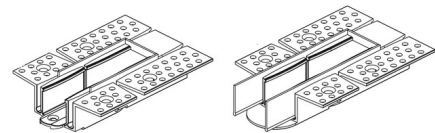

Lightology

lightology.com
866-954-4489
07-10-26

Project: _____

Company: _____

Location: _____ Fixture Type: _____

SPEC #: **EDG1491205**

Approved On: _____ Approved By: _____

DIY TruCurve 1 Straight to Flexible End Caps / Pair By PureEdge Lighting

Description

The DIY (Do-It-Yourself) TruCurve 1 Straight to Flexible End Caps (sold as a pair) prevents dark spots at end of run by tucking excess LED Strip safely behind wall. Top and bottom connector. Includes Channel Joiners. Note: Both LED strip and lens are sold separately.

Shown in white

Specifications

COLOR	N/A
BODY FINISH	White
WATTAGE	N/A
DIMMER	N/A
DIMENSIONS	3.15\"L x 2.45\"W x 0.63\"H
BULB	N/A

CLICK TO VIEW PRODUCT

Notes: