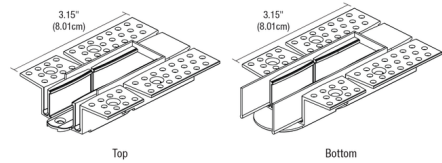

Lightology

lightology.com
866-954-4489
07-10-26

Project: _____

Company: _____

Location: _____ Fixture Type: _____

SPEC #: **EDG1491205**

Approved On: _____ Approved By: _____

DIY TruCurve 1 Straight to Flexible End Caps / Pair By PureEdge Lighting

Description

The DIY (Do-It-Yourself) TruCurve 1 Straight to Flexible End Caps (sold as a pair) prevents dark spots at end of run by tucking excess LED Strip safely behind wall. Top and bottom connector. Includes Channel Joiners. Note: Both LED strip and lens are sold separately.

Shown in white

Specifications

COLOR	N/A
BODY FINISH	White
WATTAGE	N/A
DIMMER	N/A
DIMENSIONS	3.15\"L x 2.45\"W x 0.63\"H
BULB	N/A

CLICK TO VIEW PRODUCT

Notes: