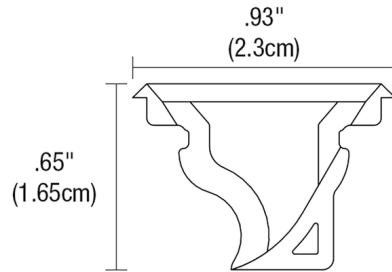

### Description

The DIY (Do-It-Yourself) TruCurve 1 Flexible Diffused Lens available in 1 foot increments up to 40 feet. Compatible with both straight and curved TruCurve channel. Note: Recommended to order 2 feet extra. Includes two light blocker end caps.

### Specifications

|             |                        |
|-------------|------------------------|
| COLOR       | N/A                    |
| BODY FINISH | White                  |
| WATTAGE     | N/A                    |
| DIMMER      | N/A                    |
| DIMENSIONS  | 12"L x 0.93"W x 0.65"H |
| BULB        | N/A                    |