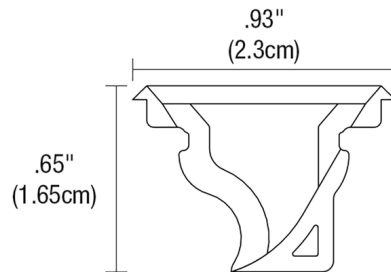

Description

The DIY (Do-It-Yourself) TruCurve 1 Flexible Diffused Lens available in 1 foot increments up to 40 feet. Compatible with both straight and curved TruCurve channel. Note: Recommended to order 2 feet extra. Includes two light blocker end caps.

Shown in white

Specifications

COLOR	N/A
BODY FINISH	White
WATTAGE	N/A
DIMMER	N/A
DIMENSIONS	12"L x 0.93"W x 0.65"H
BULB	N/A

CLICK TO VIEW PRODUCT

Notes: