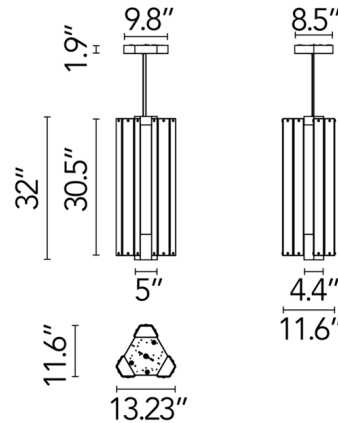

Description

Experience the commanding yet understated presence of the SuperWire S3 Pendant, a design that effortlessly marries minimalist form with powerful illumination. This lamp features a distinctively simple, essential silhouette, drawing immediate attention with its elegant verticality. A trio of hexagonal glass diffusers ingeniously house arrays of integrated LED filaments, providing a beautifully warm, homogenous light along the entire length of the lamp. A concealed downlight module provides functional accent lighting on tables, complemented by the warm, diffuse glow of the vertical modules.

Specifications

COLOR	Clear
BODY FINISH	Steel
WATTAGE	90W
DIMMER	N/A
DIMENSIONS	13.23"W x 32"H x 11.61"D
INTEGRATED LED MODULE	36 x LED/2.5W/120-230V LED

Technical Information

COLOR RENDERING	90 CRI
LAMP COLOR	2700K
LUMENS/WATT	2,580.00
LUMINOUS FLUX	6450 lumens

Shown in steel / clear

CLICK TO VIEW PRODUCT

Notes: