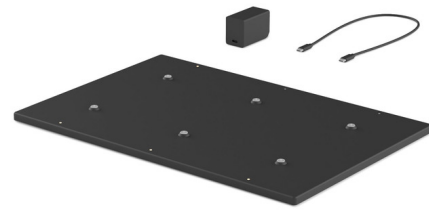

## Guy Portable Lamp Charging Mat

By Koncept Lighting

### Description

The Guy Portable Lamp Charging Mat is an accessory for the Guy Lantern Portable Table Lamp by Koncept. The mat allows up to 6 Guy Portable Lamps to be charged simultaneously, perfect for commercial and public settings like restaurants, hotels, and more. Portable lamps sold separately.

### Specifications

COLOR	N/A
BODY FINISH	Black
WATTAGE	65W
DIMMER	N/A
DIMENSIONS	16.5"W x 0.5"H x 11"D
BULB	N/A
COUNTRY OF ORIGIN	China