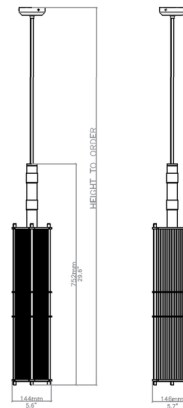

## Arbor Pendant - Floor Model By Bert Frank

### Description

Inspired by the grandeur of Art Deco design, the Arbor Pendant features an eye-catching linear form that will add a sophisticated accent to any space. Vertical acrylic rods run along the sides of the pendant to obscure the light source and create a warm, intimate glow. Whether installed on its own or in a group over a table or counter, Arbor will make an eye-catching statement. Note: Includes 18 inch downrod. Alternative lengths can be ordered. Speak to a sales person if interested.

### Specifications

COLOR . . . . . Black  
BODY FINISH . . . . . Brushed Brass  
WATTAGE . . . . . 4W  
DIMMER . . . . . Standard 120V  
DIMENSIONS . . . . . 6.7"W x 29.55"H x 6.7"D  
BULB INCLUDED . . . . . 1 x A19/Medium (E26)/4W/120V LED  
COUNTRY OF ORIGIN . . . . . United Kingdom