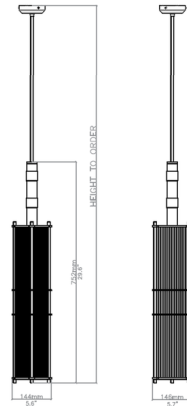

Lightology

lightology.com
866-954-4489
04-27-26

Project: _____
Company: _____
Location: _____ Fixture Type: _____
SPEC #: **BFR1491240**
Approved On: _____ Approved By: _____

Arbor Pendant - Floor Model By Bert Frank

Description

Inspired by the grandeur of Art Deco design, the Arbor Pendant features an eye-catching linear form that will add a sophisticated accent to any space. Vertical acrylic rods run along the sides of the pendant to obscure the light source and create a warm, intimate glow. Whether installed on its own or in a group over a table or counter, Arbor will make an eye-catching statement. Note: Includes 18 inch downrod. Alternative lengths can be ordered. Speak to a sales person if interested.

Shown in brushed brass / black

Specifications

COLOR Black
BODY FINISH Brushed Brass
WATTAGE 4W
DIMMER Standard 120V
DIMENSIONS 6.7"W x 29.55"H x 6.7"D
BULB INCLUDED 1 x A19/Medium (E26)/4W/120V LED
COUNTRY OF ORIGIN United Kingdom

Technical Information

LAMP COLOR 2700K
LUMENS/WATT 105.00
LUMINOUS FLUX 420 lumens

CLICK TO VIEW PRODUCT

Notes: