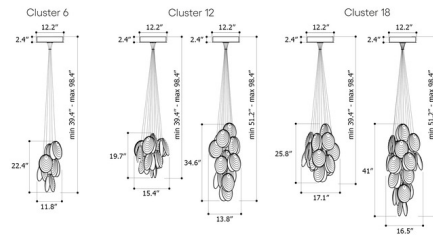

CLICK TO VIEW PRODUCT

Notes: