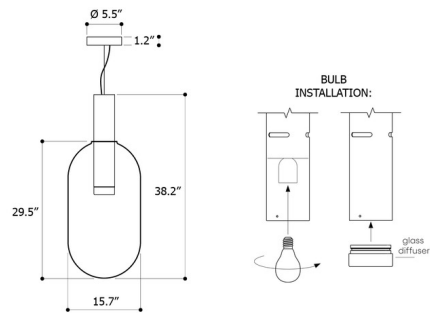

CLICK TO VIEW PRODUCT

Notes: