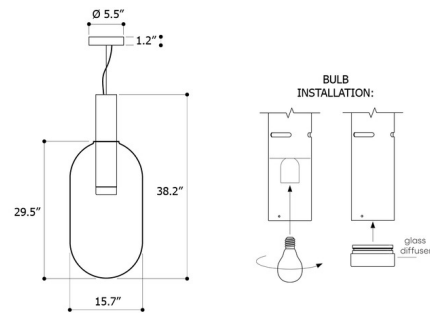

CLICK TO VIEW PRODUCT

Notes: