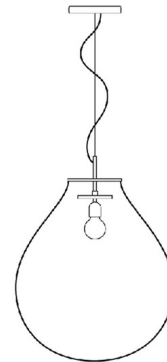

By Bomma

Description

The Tim Pendant is a monumental piece that marked Bomma's entry into the world of top level lighting. The sheer weight and size reaches the limits of what can be achieved by free form mouth blowing of glass. These impressive pendants embody design simplicity and glass making mastery. Given the handmade nature of the glass shade, intensity of color and gradient may slightly vary. Note: This fixture requires additional ceiling support, such as a robust 5/8 inch plywood backing.

Specifications

COLOR Clear
BODY FINISH Black
WATTAGE 6W
DIMMER Standard 120V
DIMENSIONS 27.5"W x 36.02"H
BULB INCLUDED 1 x G95/Medium (E26)/6W/120V LED
COUNTRY OF ORIGIN Czech Republic

Technical Information

PRODUCT DIMENSIONS Canopy: 7.87"
COLOR RENDERING 90 CRI
LAMP COLOR 3000K
LUMENS/WATT 90.00
LUMINOUS FLUX 540 lumens

Shown in black / clear

Small - 20.3"
Medium - 28.1"
Large - 36"

Small - 17.7"
Medium - 21.6"
Large - 27.5"