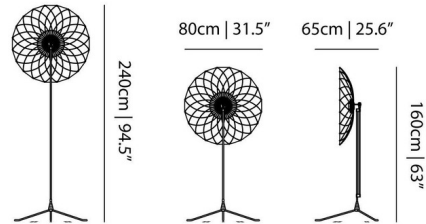

### Specifications

COLOR	N/A
BODY FINISH	Stainless Steel
WATTAGE	40W
DIMMER	Included
DIMENSIONS	31.5"W x 94.5"H
INTEGRATED LED MODULE	1 x LED/40W/120V LED
COUNTRY OF ORIGIN	Netherlands

### Technical Information

PRODUCT DIMENSIONS	Adjustable Height: 63-94.5"
COLOR RENDERING	80 CRI
LAMP COLOR	2700K
LUMENS/WATT	83.65
LUMINOUS FLUX	3346 lumens

Shown in stainless steel

Notes:

CLICK TO VIEW PRODUCT