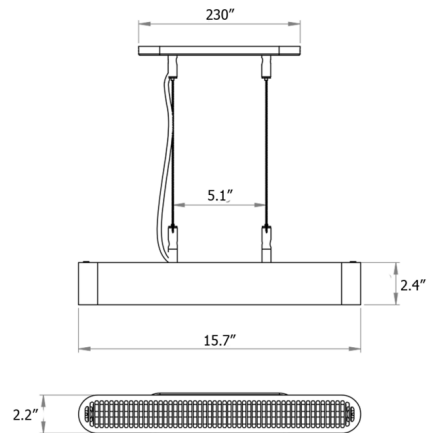

By Bert Frank

Description

The Colt Single Linear Pendant features a sleek, sophisticated design that will complement both elegant modern and casual industrial spaces alike. The pendant houses an integrated LED light source that casts light both upward and downward through a slotted diffuser. Small in size for a linear pendant, Colt is perfectly suited for groupings of multiple pendants arranged at various heights and angles. Dimmable with TRIAC dimmers. Includes onboard LED driver. Note: Includes mounting plate to cover standard 4 inch junction box.

Shown in brass

Specifications

COLOR	N/A
BODY FINISH	Brass
WATTAGE	15.5W
DIMMER	Standard 120V
DIMENSIONS	15.75"L x 2.17"W x 2.36"H
INTEGRATED LED MODULE	1 x LED/15.5W/24V LED
COUNTRY OF ORIGIN	United Kingdom