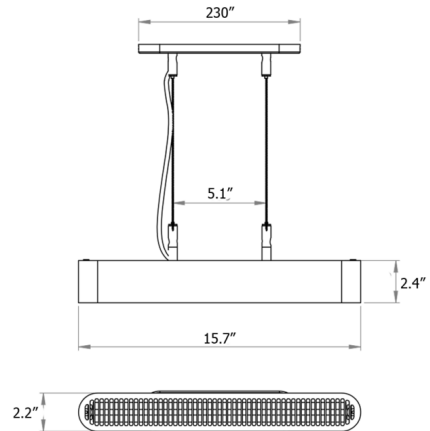

Shown in brass

CLICK TO VIEW PRODUCT

Notes: