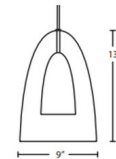

By Besa Lighting

Description

The Dano Mini Pendant features an outer transparent glass cone, with an inner natural wood cone for concealing the light source. The addition of real wood perfectly complements the glass and adds a splash of warmth. This fixture would stand on its own, but would also look fabulous in a grouping. Includes ten feet of adjustable cord that matches the Satin nickel finish.

Specifications

COLOR	Clear / Natural Wood
BODY FINISH	Satin Nickel
WATTAGE	9W
DIMMER	Low Voltage Electronic
DIMENSIONS	9"W x 13"H
INTEGRATED LED MODULE	1 x LED/9W/120V LED
COUNTRY OF ORIGIN	Turkey

Technical Information

PRODUCT DIMENSIONS	Cord Length: 120"
LAMP LIFE	30000 hours
COLOR RENDERING	80 CRI
LAMP COLOR	3000K
LUMENS/WATT	88.89
LUMINOUS FLUX	800 lumens

Shown in satin nickel / clear / natural wood

CLICK TO VIEW PRODUCT