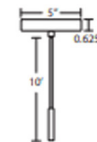

By Besa Lighting

Description

The Dano Mini Pendant features an outer transparent glass cone, with an inner natural wood cone for concealing the light source. The addition of real wood perfectly complements the glass and adds a splash of warmth. This fixture would stand on its own, but would also look fabulous in a grouping. Includes ten feet of adjustable cord that matches the Satin nickel finish.

Specifications

COLOR	Clear / Natural Wood
BODY FINISH	Satin Nickel
WATTAGE	9W
DIMMER	Low Voltage Electronic
DIMENSIONS	9"W x 13"H
INTEGRATED LED MODULE	1 x LED/9W/120V LED
COUNTRY OF ORIGIN	Turkey

Technical Information

PRODUCT DIMENSIONS	Cord Length: 120"
LAMP LIFE	30000 hours
COLOR RENDERING	80 CRI
LAMP COLOR	3000K
LUMENS/WATT	88.89
LUMINOUS FLUX	800 lumens

Shown in satin nickel / clear / natural wood

CLICK TO VIEW PRODUCT