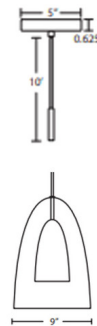

By Besa Lighting

Description

The Dano Mini Pendant features an outer transparent glass cone, with an inner natural wood cone for concealing the light source. The addition of real wood perfectly complements the glass and adds a splash of warmth. This fixture would stand on its own, but would also look fabulous in a grouping. Includes ten feet of adjustable cord that matches the Satin nickel finish.

Specifications

COLOR Clear / Natural Wood
BODY FINISH Satin Nickel
WATTAGE 9W
DIMMER Low Voltage Electronic
DIMENSIONS 9"W x 13"H
INTEGRATED LED MODULE 1 x LED/9W/120V LED
COUNTRY OF ORIGIN Turkey

Technical Information

PRODUCT DIMENSIONS Cord Length: 120"
LAMP LIFE 30000 hours
COLOR RENDERING 80 CRI
LAMP COLOR 3000K
LUMENS/WATT 88.89
LUMINOUS FLUX 800 lumens

Shown in satin nickel / clear / natural wood

CLICK TO VIEW PRODUCT