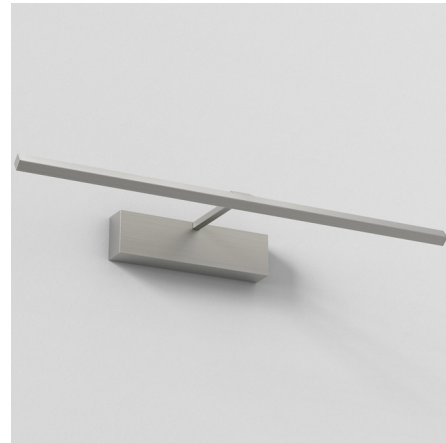

By Astro Lighting

Description

With its sleek, linear design the Mondrian Picture Light is the perfect choice for highlighting artwork in guest rooms and other hospitality or residential spaces. 40 degree tilt adjustable angle. No on/off switch. Note: Does not mount to a standard US junction box - requires a 2 x 4 inch rectangular junction box.

Shown in matt nickel

Specifications

COLOR	N/A
BODY FINISH	Matt Nickel
WATTAGE	8W
DIMMER	Not Dimmable
DIMENSIONS	15.75"W x 2.36"H x 7.4"D
INTEGRATED LED MODULE	1 x LED/8W/120V LED
COUNTRY OF ORIGIN	China