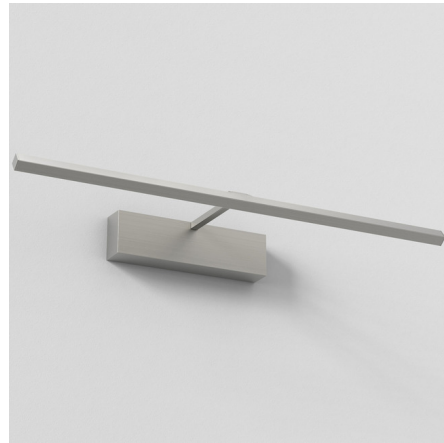

Lightology

lightology.com
866-954-4489
06-15-26

Project: _____

Company: _____

Location: _____ Fixture Type: _____

SPEC #: **AST1491255**

Approved On: _____ Approved By: _____

Mondrian Picture Light - Overstock

By Astro Lighting

Description

With its sleek, linear design the Mondrian Picture Light is the perfect choice for highlighting artwork in guest rooms and other hospitality or residential spaces. 40 degree tilt adjustable angle. No on/off switch. Note: Does not mount to a standard US junction box - requires a 2 x 4 inch rectangular junction box.

Specifications

COLOR . . . . . N/A
BODY FINISH . . . . . Matt Nickel
WATTAGE 8W
DIMMER . . . . . Not Dimmable
DIMENSIONS . . . . . 15.75"W x 2.36"H x 7.4"D
INTEGRATED LED MODULE . . . . . 1 x LED/8W/120V LED
COUNTRY OF ORIGIN . . . . . China

Technical Information

LAMP LIFE . . . . . 53000 hours
COLOR RENDERING . . . . . 90 CRI
LAMP COLOR 2700K
LUMENS/WATT 17.63
LUMINOUS FLUX . . . . . 141 lumens

Shown in matt nickel