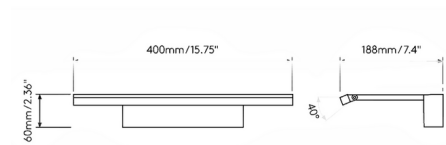

By Astro Lighting

Description

With its sleek, linear design the Mondrian Picture Light is the perfect choice for highlighting artwork in guest rooms and other hospitality or residential spaces. 40 degree tilt adjustable angle. No on/off switch. Note: Does not mount to a standard US junction box - requires a 2 x 4 inch rectangular junction box.

Shown in matt nickel

Specifications

COLOR	N/A
BODY FINISH	Matt Nickel
WATTAGE	8W
DIMMER	Not Dimmable
DIMENSIONS	15.75"W x 2.36"H x 7.4"D
INTEGRATED LED MODULE	1 x LED/8W/120V LED
COUNTRY OF ORIGIN	China