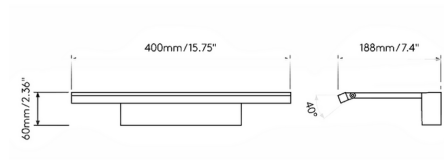

CLICK TO VIEW PRODUCT

Notes: