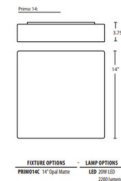

CLICK TO VIEW PRODUCT

Notes: