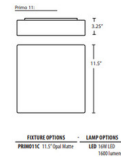

CLICK TO VIEW PRODUCT

Notes: