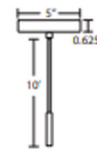

By Besa Lighting

Description

The Jilly Mini Pendant is a contemporary design composed of a transparent Amber Vapor glass globe. A mysterious vapor-like patterning throughout the glass to partially conceal the inner portion of the shade. The play of light through the vapor glass makes for a pleasing optical affect, enhanced by the exposed light source positioned inside the shade. This fixture would stand on its own, but would also look fabulous in a grouping. Includes ten feet of adjustable cord that matches the Bronze finish.

Shown in bronze / amber vapor

Specifications

COLOR	Amber Vapor
BODY FINISH	Bronze
WATTAGE	60W
DIMMER	Standard 120V
DIMENSIONS	6.5"W x 6"H
BULB NOT INCLUDED	1 x T10/Medium (E26)/60W/120V Incandescent
COUNTRY OF ORIGIN	Turkey

Technical Information

PRODUCT DIMENSIONS	Cord Length: 120"
--------------------	-------------------

CLICK TO VIEW PRODUCT

Notes: