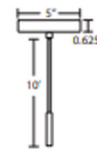

Specifications

COLOR	Amber Vapor
BODY FINISH	Bronze
WATTAGE	60W
DIMMER	Standard 120V
DIMENSIONS	6.5"W x 6"H
BULB NOT INCLUDED	1 x T10/Medium (E26)/60W/120V Incandescent
COUNTRY OF ORIGIN	Turkey