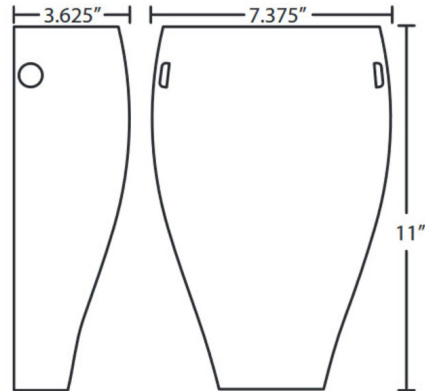

By Besa Lighting

Description

The Chelsea Wall Light features assorted glass options with a Bronze finish. 75 watt, 120 volt A19 Medium base bulbs are required but not included. 7.3375 inch width x 11 inch height x 3.625 inch depth. ADA compliant. UL listed. Suitable for interior damp locations.

Shown in bronze / amber cloud

Specifications

COLOR	Amber Cloud
BODY FINISH	Bronze
WATTAGE	9W
DIMMER	Standard 120V
DIMENSIONS	7.4"W x 11"H x 3.6"D
BULB NOT INCLUDED	1 x A19/Medium (E26)/9W/120V LED
COUNTRY OF ORIGIN	China