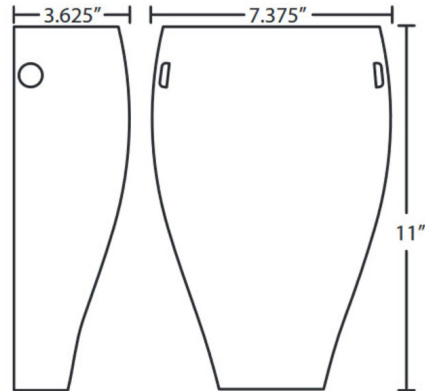

By Besa Lighting

Description

The Chelsea Wall Light features assorted glass options with a Bronze finish. 75 watt, 120 volt A19 Medium base bulbs are required but not included. 7.3375 inch width x 11 inch height x 3.625 inch depth. ADA compliant. UL listed. Suitable for interior damp locations.

Shown in bronze / amber cloud

Specifications

| | |
|-------------------|----------------------------------|
| COLOR | Amber Cloud |
| BODY FINISH | Bronze |
| WATTAGE | 9W |
| DIMMER | Standard 120V |
| DIMENSIONS | 7.4"W x 11"H x 3.6"D |
| BULB NOT INCLUDED | 1 x A19/Medium (E26)/9W/120V LED |
| COUNTRY OF ORIGIN | China |