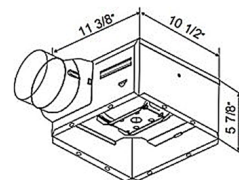

### Description

The energy-efficient AP Slim Fit Exhaust Fan with Light combines an ultra-quiet bath fan with an LED light, conveniently providing both ventilation and illumination for your space. Its low-profile grille in a range of contemporary easy-care finishes offers design versatility for blending with any interior style. The light is available in non-dimmable 3000K or dimmable 4000K. The fan and light can be wired separately. This fixture is IC-rated, suitable for new construction or remodel applications, and can be installed in a wall or ceiling. It fits in 2 x 6 inch construction, perfect for smaller joist spaces. It has rust-proof steel motor housing, a built-in backdraft damper and thermal shutoff, and includes articulating expandable anti-vibration brackets and a detachable connector for 4 or 6 inch ducts. ETL listed for use in a tub or shower enclosure when GFCI-protected.

### Specifications

COLOR	N/A
BODY FINISH	White
WATTAGE	10W
DIMMER	Not Dimmable
DIMENSIONS	11.375"W x 5.875"H x 10.5"D
INTEGRATED LED MODULE	1 x LED/10W/120V LED
COUNTRY OF ORIGIN	China