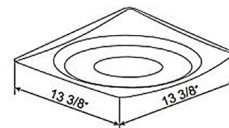

### Description

The energy-efficient AP Slim Fit Exhaust Fan with Light combines an ultra-quiet bath fan with an LED light, conveniently providing both ventilation and illumination for your space. Its low-profile grille in a range of contemporary easy-care finishes offers design versatility for blending with any interior style. The light is available in non-dimmable 3000K or dimmable 4000K. The fan and light can be wired separately. This fixture is IC-rated, suitable for new construction or remodel applications, and can be installed in a wall or ceiling. It fits in 2 x 6 inch construction, perfect for smaller joist spaces. It has rust-proof steel motor housing, a built-in backdraft damper and thermal shutoff, and includes articulating expandable anti-vibration brackets and a detachable connector for 4 or 6 inch ducts. ETL listed for use in a tub or shower enclosure when GFCI-protected.

### Specifications

COLOR	N/A
BODY FINISH	White
WATTAGE	10W
DIMMER	Not Dimmable
DIMENSIONS	11.375"W x 5.875"H x 10.5"D
INTEGRATED LED MODULE	1 x LED/10W/120V LED
COUNTRY OF ORIGIN	China