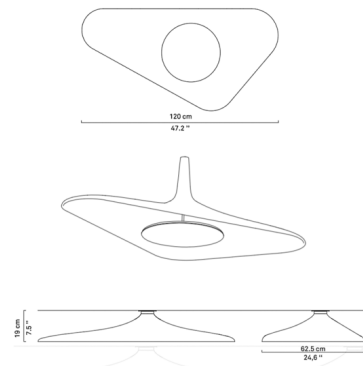

Lightology

lightology.com
866-954-4489
06-04-26

Project: _____

Company: _____

Location: _____ Fixture Type: _____

SPEC #: **LPA1491271**

Approved On: _____ Approved By: _____

Soleil Noir Ceiling Light - Overstock

By Luceplan

Description

The Soleil Noir Ceiling Light is a stunning sail like piece of art. Constructed of molded polyurethane foam, the light features organic curves with an indirect LED for softer lighting.

Specifications

COLOR . . . . . N/A
BODY FINISH . . . . . Black
WATTAGE 35W
DIMMER 0-10V
DIMENSIONS . . . . . 47.2"W x 7.5"H x 24.6"D
INTEGRATED LED MODULE . . . . . 1 x LED/35W/120-277V LED
COUNTRY OF ORIGIN . . . . . Italy

Technical Information

COLOR RENDERING . . . . . 80 CRI
LAMP COLOR 3000K
LUMENS/WATT 49.37
LUMINOUS FLUX . . . . . 1728 lumens

Shown in black

CLICK TO VIEW PRODUCT

Notes: