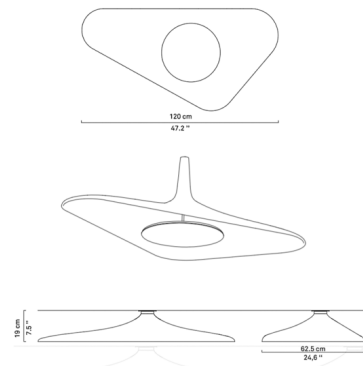

Lightology

lightology.com
866-954-4489
04-15-26

Project: _____

Company: _____

Location: _____ Fixture Type: _____

SPEC #: **LPA1491271**

Approved On: _____ Approved By: _____

Soleil Noir Ceiling Light - Overstock

By Luceplan

Description

The Soleil Noir Ceiling Light is a stunning sail like piece of art. Constructed of molded polyurethane foam, the light features organic curves with an indirect LED for softer lighting.

Specifications

COLOR . . . . . N/A
BODY FINISH . . . . . Black
WATTAGE 35W
DIMMER 0-10V
DIMENSIONS . . . . . 47.2"W x 7.5"H x 24.6"D
INTEGRATED LED MODULE . . . . . 1 x LED/35W/120-277V LED
COUNTRY OF ORIGIN . . . . . Italy

Technical Information

COLOR RENDERING . . . . . 80 CRI
LAMP COLOR 3000K
LUMENS/WATT 49.37
LUMINOUS FLUX . . . . . 1728 lumens

Shown in black

CLICK TO VIEW PRODUCT

Notes: