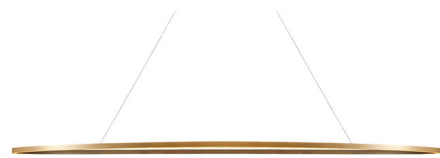

Lightology

lightology.com
866-954-4489
04-15-26

Project: _____

Company: _____

Location: _____ Fixture Type: _____

SPEC #: **NIL1491273**

Approved On: _____ Approved By: _____

Ellisse Mega Pendant - Overstock

By Nemo

Description

The Ellisse Mega Pendant, with uplight, brings an open airy feel to a variety of interior spaces. A large aluminum ring can be adjusted to your desired position, creating a one of a kind piece.

Specifications

COLOR . . . . . Opal
BODY FINISH . . . . . Gold Painted
WATTAGE 85W
DIMMER . . . . . Low Voltage Electronic
DIMENSIONS . . . . . 73.2"W x 0.8"H x 37.4"D
INTEGRATED LED MODULE . . . . . 1 x LED/85W/120V LED
COUNTRY OF ORIGIN . . . . . Italy

Technical Information

COLOR RENDERING . . . . . 85 CRI
LAMP COLOR 2700K
LUMENS/WATT 52.06
LUMINOUS FLUX . . . . . 4425 lumens