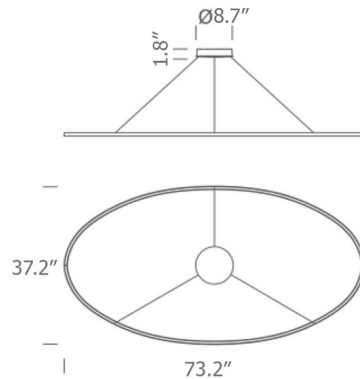

Shown in gold painted / opal