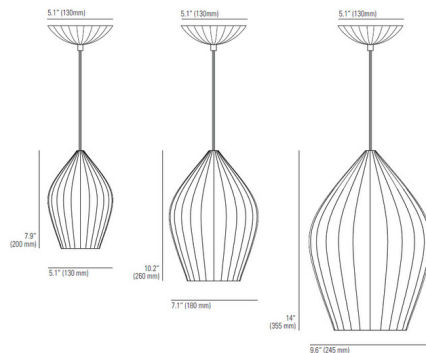

### Description

The Fin Pendant is an eye catching piece with a Bone China shade that has been molded into a beautiful organic shape, creating dramatic light and shade when lit. Available in Natural White in three sizes. Unique matching bone china ceiling rose and sand and taupe cotton braid cable are included. Made in the UK. IUL listed.

### Specifications

COLOR . . . . . Natural White  
BODY FINISH . . . . . White  
WATTAGE . . . . . 40W  
DIMMER . . . . . Standard 120V  
DIMENSIONS . . . . . 5.1"W x 7.9"H  
BULB NOT INCLUDED . . . . . 1 x A19/Medium (E26)/40W/120V Incandescent  
COUNTRY OF ORIGIN . . . . . United Kingdom

### Technical Information

PRODUCT DIMENSIONS . . . . . Cable Length: 59"

Shown in white / natural white

CLICK TO VIEW PRODUCT

Notes: